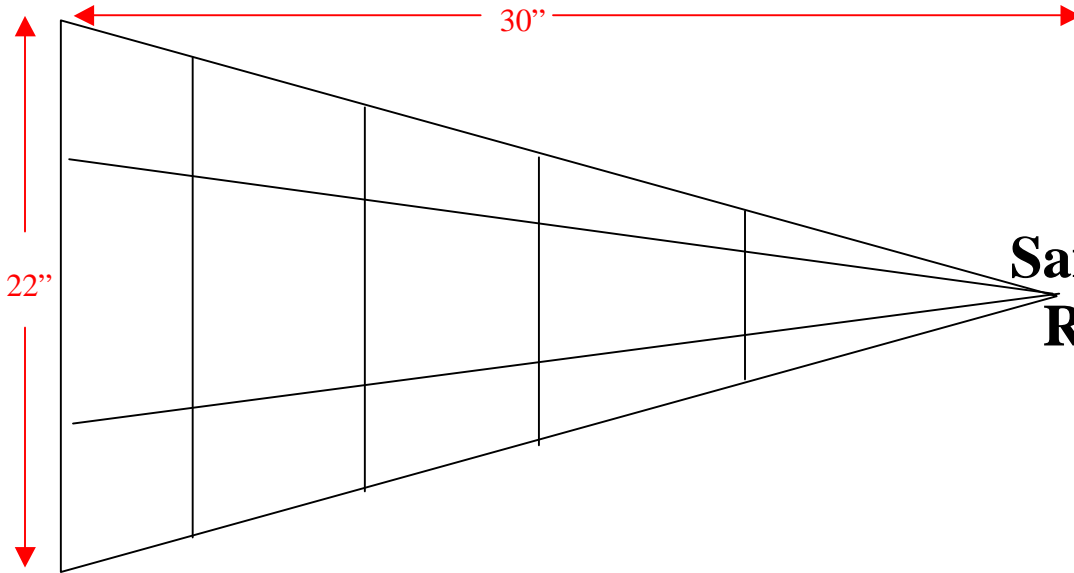

Right Side Net Measurements
(does not include mounting straps or ratcheting end)

**Safety Solutions
RALLY NET**

**Safety Solutions
C5 NET
&
Schroth
Right-Side Net**

**Safety Solutions
SPRINT NET**