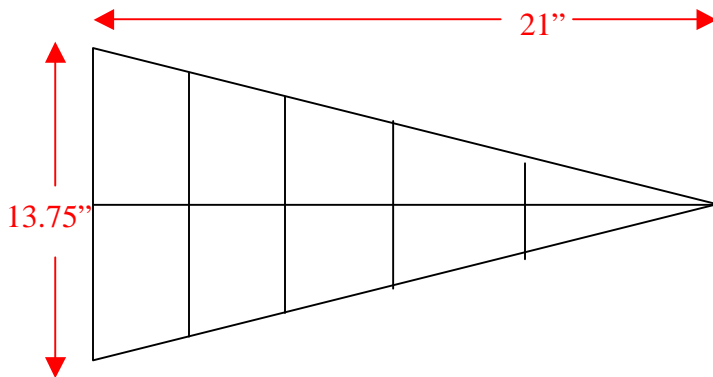

Right Side Net Measurements
(does not include mounting straps or ratcheting end)

**Safety Solutions
RALLY NET**

**Safety Solutions
C5 NET
&
Schroth
Right-Side Net**

**Safety Solutions
SPRINT NET**